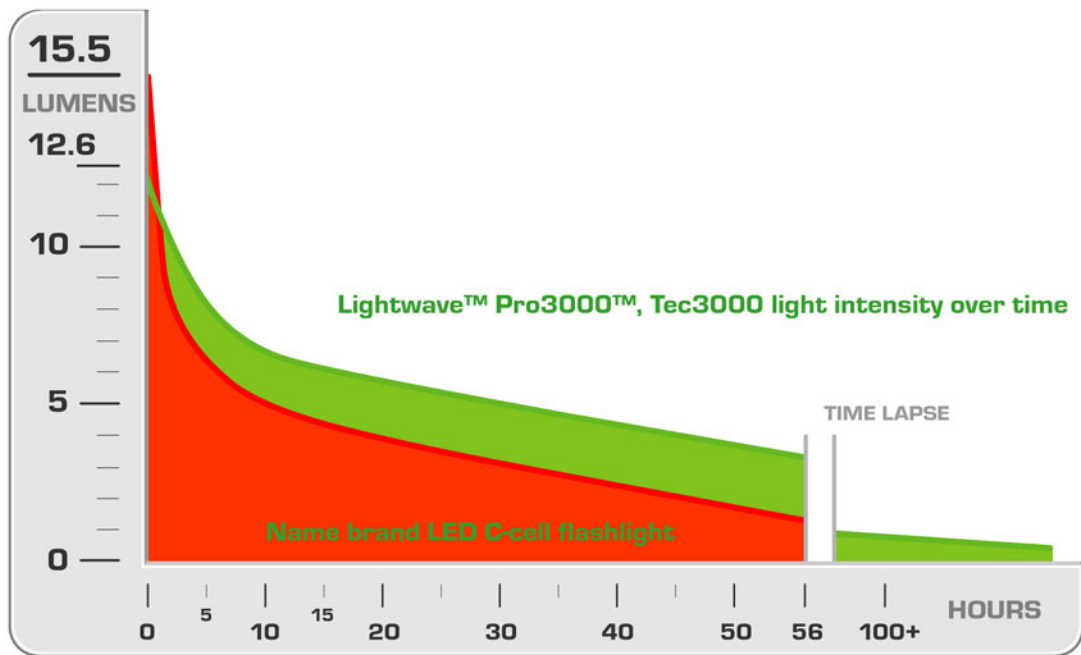

Light intensity over time
Lightwave™ Infiniton™ D1

Light intensity over time

**Lightwave™ Pro2000™, Pro2020™, Classic2000™, Tec2000™
compared with Halogen AA-cell flashlight**

Light intensity over time

Lightwave™ Pro3000™, Tec3000™ compared with other 7-LED flashlight

Light intensity over time

Lightwave™ Pro3000™, Tec3000™ compared with other LED C-cell flashlight

Light intensity over time
Lightwave™ Infiniton™ C1

Light intensity over time

Lightwave™ Tec1000™ compared with other single AAAA-light