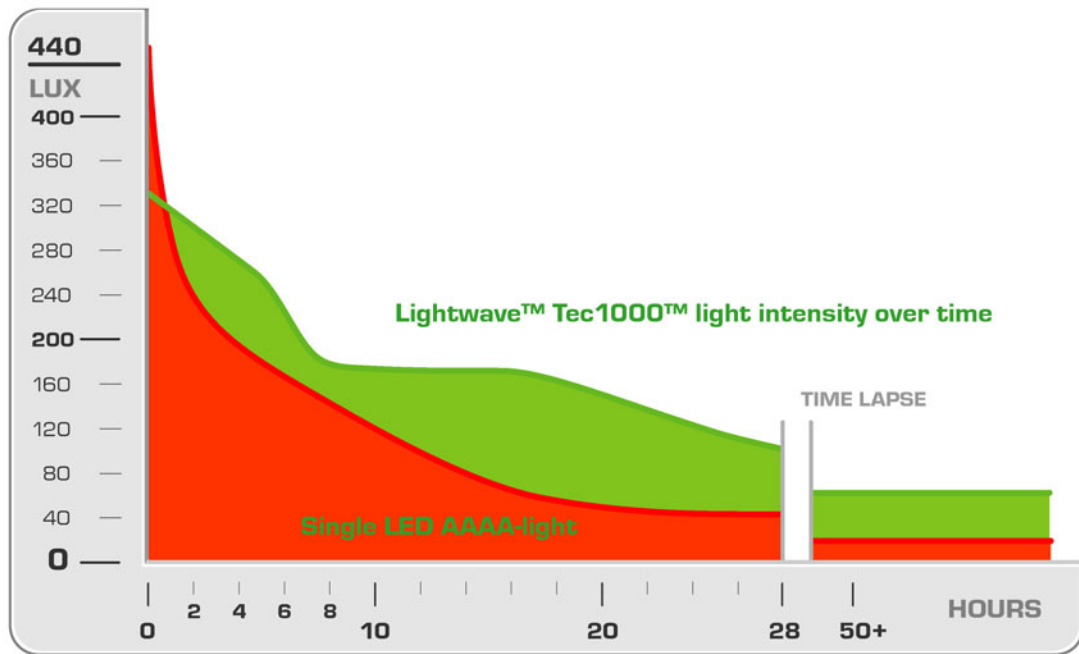

Light intensity over time
Lightwave™ Infiniton™ D1

Light intensity over time

**Lightwave™ Pro2000™, Pro2020™, Classic2000™, Tec2000™
compared with Halogen AA-cell flashlight**

Light intensity over time

Lightwave™ Pro3000™, Tec3000™ compared with other 7-LED flashlight

Light intensity over time

Lightwave™ Pro3000™, Tec3000™ compared with other LED C-cell flashlight

Light intensity over time
Lightwave™ Infiniton™ C1

Light intensity over time

Lightwave™ Tec1000™ compared with other single AAAA-light