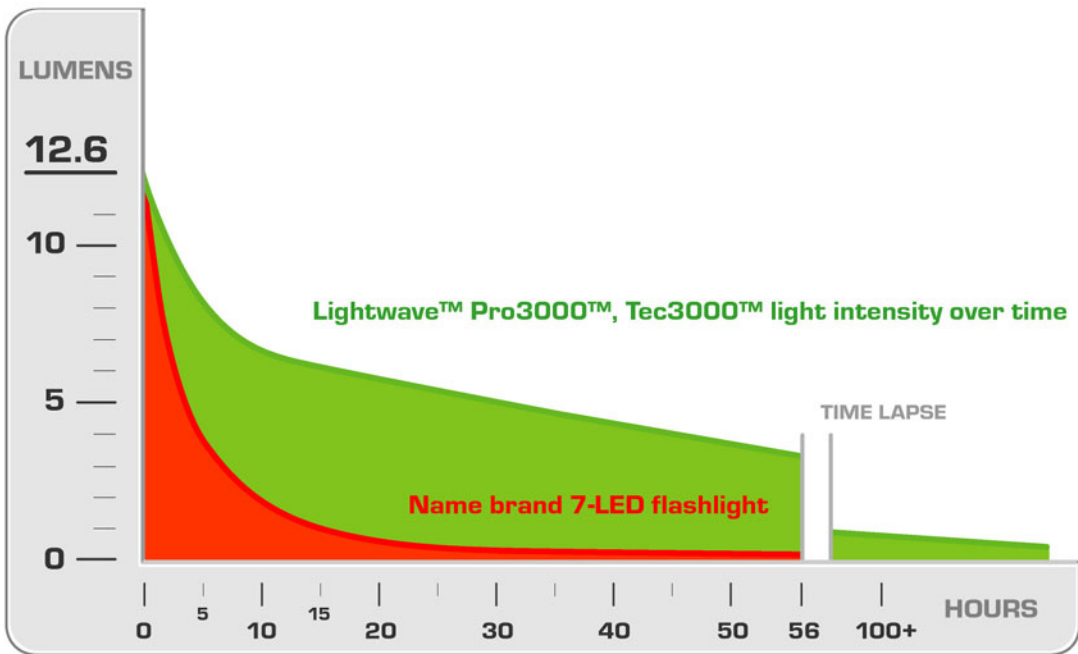

Light intensity over time
Lightwave™ Infiniton™ D1

Light intensity over time

**Lightwave™ Pro2000™, Pro2020™, Classic2000™, Tec2000™
compared with Halogen AA-cell flashlight**

Light intensity over time

Lightwave™ Pro3000™, Tec3000™ compared with other 7-LED flashlight

Light intensity over time

Lightwave™ Pro3000™, Tec3000™ compared with other LED C-cell flashlight

Light intensity over time
Lightwave™ Infiniton™ C1

Light intensity over time

Lightwave™ Tec1000™ compared with other single AAAA-light