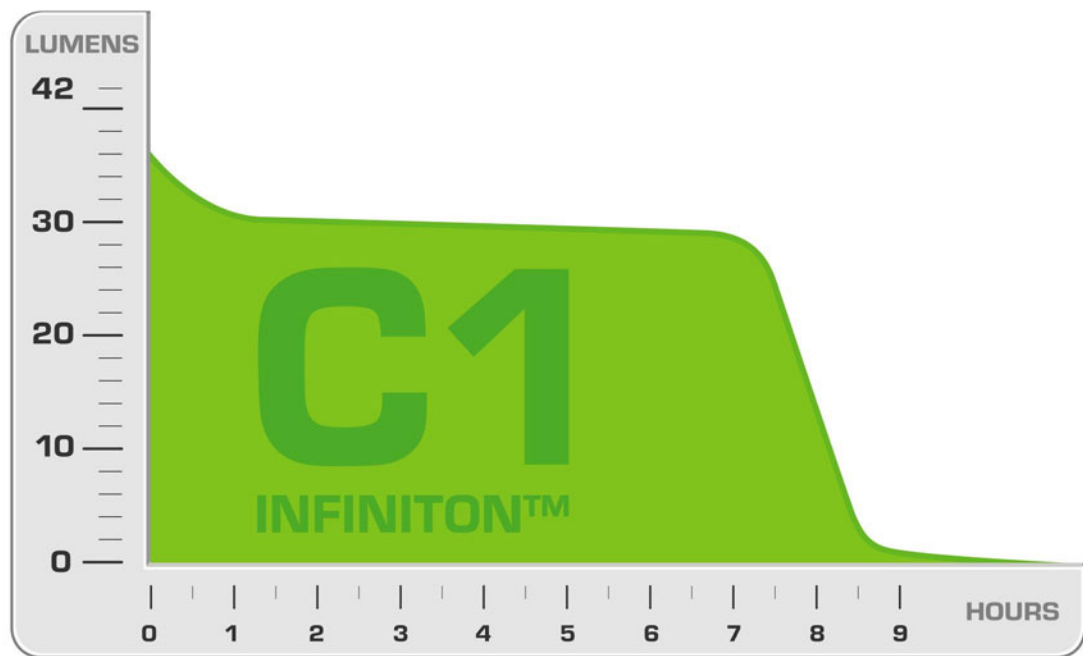

Light intensity over time
Lightwave™ Infiniton™ D1

Light intensity over time

**Lightwave™ Pro2000™, Pro2020™, Classic2000™, Tec2000™
compared with Halogen AA-cell flashlight**

Light intensity over time

Lightwave™ Pro3000™, Tec3000™ compared with other 7-LED flashlight

Light intensity over time

Lightwave™ Pro3000™, Tec3000™ compared with other LED C-cell flashlight

Light intensity over time
Lightwave™ Infiniton™ C1

Light intensity over time

Lightwave™ Tec1000™ compared with other single AAAA-light