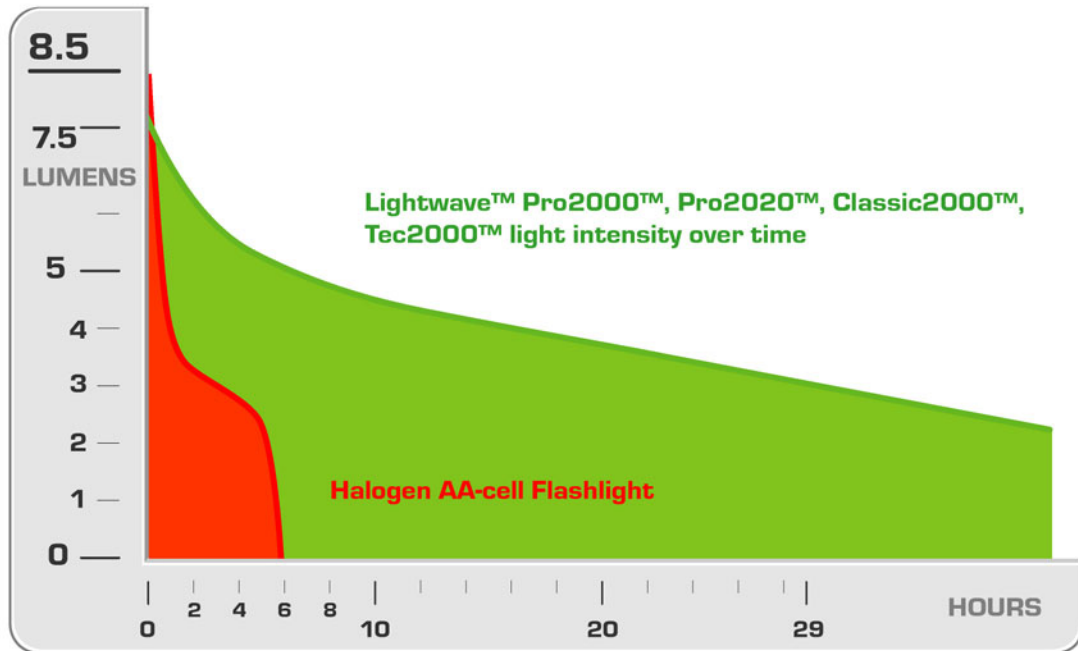

Light intensity over time
Lightwave™ Infiniton™ D1

Light intensity over time

**Lightwave™ Pro2000™, Pro2020™, Classic2000™, Tec2000™
compared with Halogen AA-cell flashlight**

Light intensity over time

Lightwave™ Pro3000™, Tec3000™ compared with other 7-LED flashlight

Light intensity over time

Lightwave™ Pro3000™, Tec3000™ compared with other LED C-cell flashlight

Light intensity over time
Lightwave™ Infiniton™ C1

Light intensity over time

Lightwave™ Tec1000™ compared with other single AAAA-light